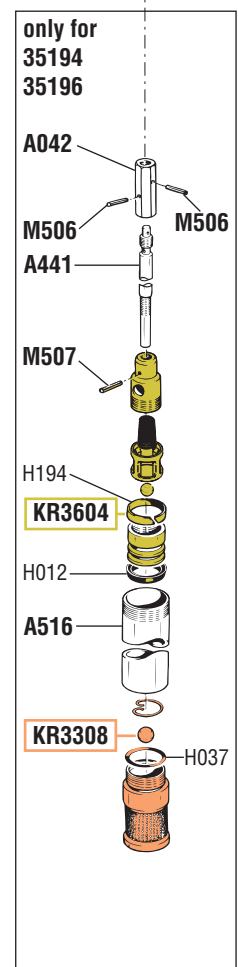

Art. 35160 Mod. 3:1/60 - Art. 35161 Mod. 3:1/60 - Art. 35163 Mod. 3:1/1250
Art. 35173 Mod. 3:1/73 - Art. 35176 Mod. 3:1/73 - Art. 35194 Mod. 3:1/94
Art. 35196 Mod. 3:1/94

VISTA ESPLOSA - EXPLODED VIEW

POMPE PNEUMATICHE PER DISTRIBUZIONE
A BREVI E MEDIE DISTANZE
AIR-OPERATED PUMPS FOR SHORT
AND MEDIUM-DISTANCE TRANSFER