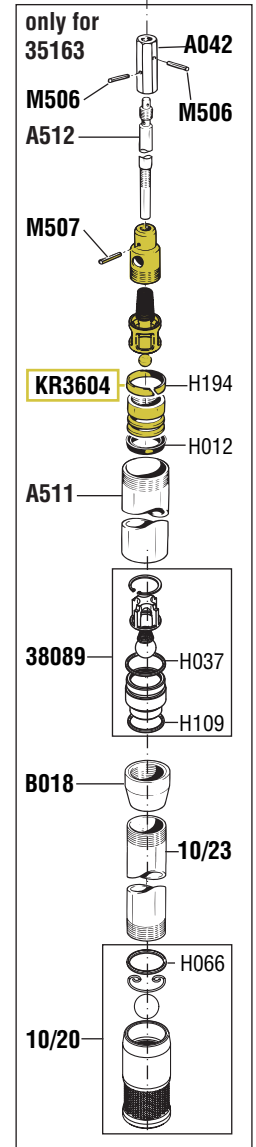

Art. 35160 Mod. 3:1/60 - Art. 35161 Mod. 3:1/60 - Art. 35163 Mod. 3:1/1250
Art. 35173 Mod. 3:1/73 - Art. 35176 Mod. 3:1/73 - Art. 35194 Mod. 3:1/94
Art. 35196 Mod. 3:1/94

VISTA ESPLOSA - EXPLODED VIEW

POMPE PNEUMATICHE PER DISTRIBUZIONE
A BREVI E MEDIE DISTANZE
AIR-OPERATED PUMPS FOR SHORT
AND MEDIUM-DISTANCE TRANSFER