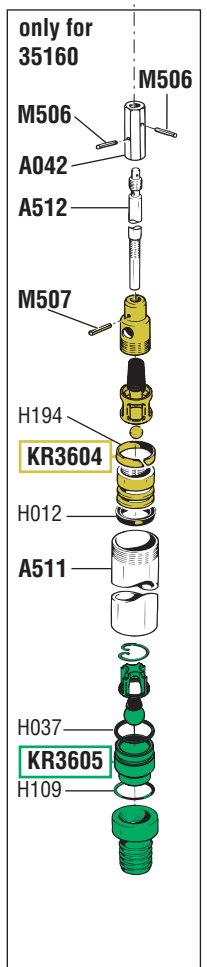

Art. 35160 Mod. 3:1/60 - Art. 35161 Mod. 3:1/60 - Art. 35163 Mod. 3:1/1250
Art. 35173 Mod. 3:1/73 - Art. 35176 Mod. 3:1/73 - Art. 35194 Mod. 3:1/94
Art. 35196 Mod. 3:1/94

VISTA ESPLOSA - EXPLODED VIEW

POMPE PNEUMATICHE PER DISTRIBUZIONE
A BREVI E MEDIE DISTANZE
AIR-OPERATED PUMPS FOR SHORT
AND MEDIUM-DISTANCE TRANSFER