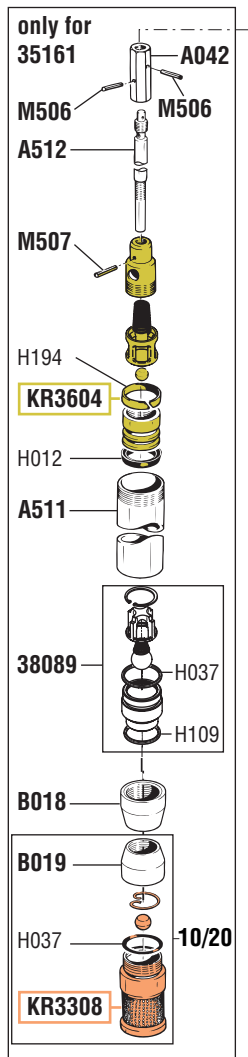

Art. 35160 Mod. 3:1/60 - Art. 35161 Mod. 3:1/60 - Art. 35163 Mod. 3:1/1250
Art. 35173 Mod. 3:1/73 - Art. 35176 Mod. 3:1/73 - Art. 35194 Mod. 3:1/94
Art. 35196 Mod. 3:1/94

VISTA ESPLOSA - EXPLODED VIEW

POMPE PNEUMATICHE PER DISTRIBUZIONE
A BREVI E MEDIE DISTANZE
AIR-OPERATED PUMPS FOR SHORT
AND MEDIUM-DISTANCE TRANSFER