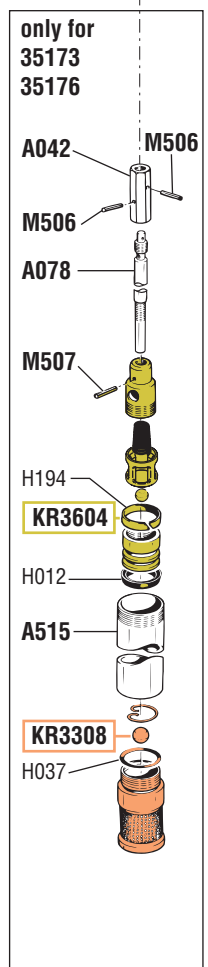

Art. 35160 Mod. 3:1/60 - Art. 35161 Mod. 3:1/60 - Art. 35163 Mod. 3:1/1250
Art. 35173 Mod. 3:1/73 - Art. 35176 Mod. 3:1/73 - Art. 35194 Mod. 3:1/94
Art. 35196 Mod. 3:1/94

VISTA ESPLOSA - EXPLODED VIEW

POMPE PNEUMATICHE PER DISTRIBUZIONE
A BREVI E MEDIE DISTANZE
AIR-OPERATED PUMPS FOR SHORT
AND MEDIUM-DISTANCE TRANSFER