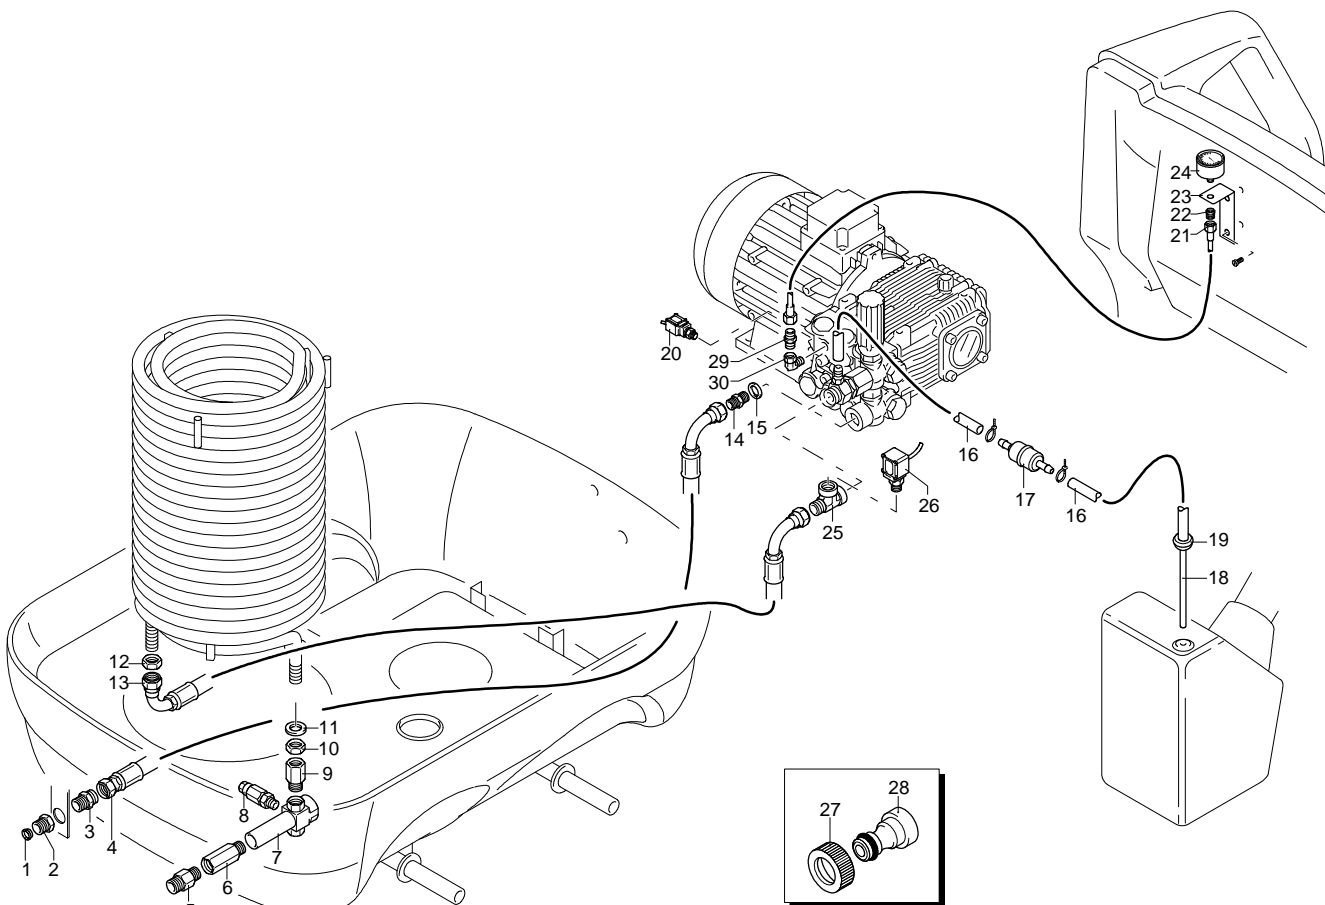

Model 7870

Version:

Serial number:

Code: **22912**

10/12/2013

Validity	Pos.	Code	Description	Q
	1	50713	Filter	1
	2	3161130	Fitting	1
	3	3161180	Fitting	1
	4	3161300	Pipe	1
	5	3161150	Fitting	1
	6	3160470	Fitting	1
	7	3161160	Fitting	1
	8	3161400	Safety valve	1
	9	3160340	Hose tail	1
	10	3161490	Nut	1
	11	3162040	Washer	1
	12	3161490	Nut	1
	13	3161340	Pipe	1
	14	3160210	Fitting	1
	15	740290	O-ring	1
	16	3161570	Pipe	1
	17	3163560	Filter	1
	18	3163810	Pipe	1
	19	3161050	Gland	1
	20	3161080	Pressure switch	1
	21	3161670	Pipe	1
	22	3163640	Fitting	1
	23	3163650	Bracket	1
	24	3161040	Pressure gauge	1
	25	3160510	Fitting	1
	26	3161090	Pressure switch	1
	27	3161010	Ring nut	1
	28	3161140	Fitting	1
	29	3162610	Fitting	1
	30	3164350	Fitting	1

UN_CE_0673-FU