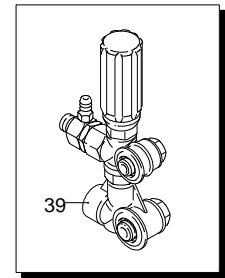

Model 7870

Version:

Serial number:

Code: **22912**

10/12/2013

Validity	Pos.	Code	Description	Q
	1	1560580	Plug	1
	2	540290	Screw	1
	3	1660210	Nut	1
	4	1560400	Knob	1
	5	1080070	Pin	1
	6	1560420	Screw	1
	7	1560410	Guide	1
	8	1560440	Wobble plate	1
	9	1560350	Spring	1
	10	1080610	Wobble plate	1
	11	1080660	Pin	1
	12	1080540	Piston	1
	13	391000	O-ring	1
	14	1080640	Ring	1
	15	1560150	O-ring	1
	16	1560100	Shutter	1
	17	1560140	Spring	1
	18	180101	O-ring	1
	19	1540272	Screw	1
	21	1560010	Valve body	1
	22	1080550	Ring	2
	23	480480	O-ring	2
	24	1560280	Washer	1
	25	1560320	Piston	1
	26	880270	O-ring	1
	27	1560051	Fitting	1
	28	390080	O-ring	2
	29	1560510	Nut	1
	30	1560530	Fitting	1
	31	1560520	Spring	1
	32	1250280	Ball	1
	33	480480	O-ring	1
	34	1560490	Hose tail	1
	35	1540020	Suction fitting	1
	36	1540120	Washer	1
	37	1540090	Fitting	1
	38	1560290	Washer	1
	39	20082	Complete valve	1
	F	2611	Gasket kit	1