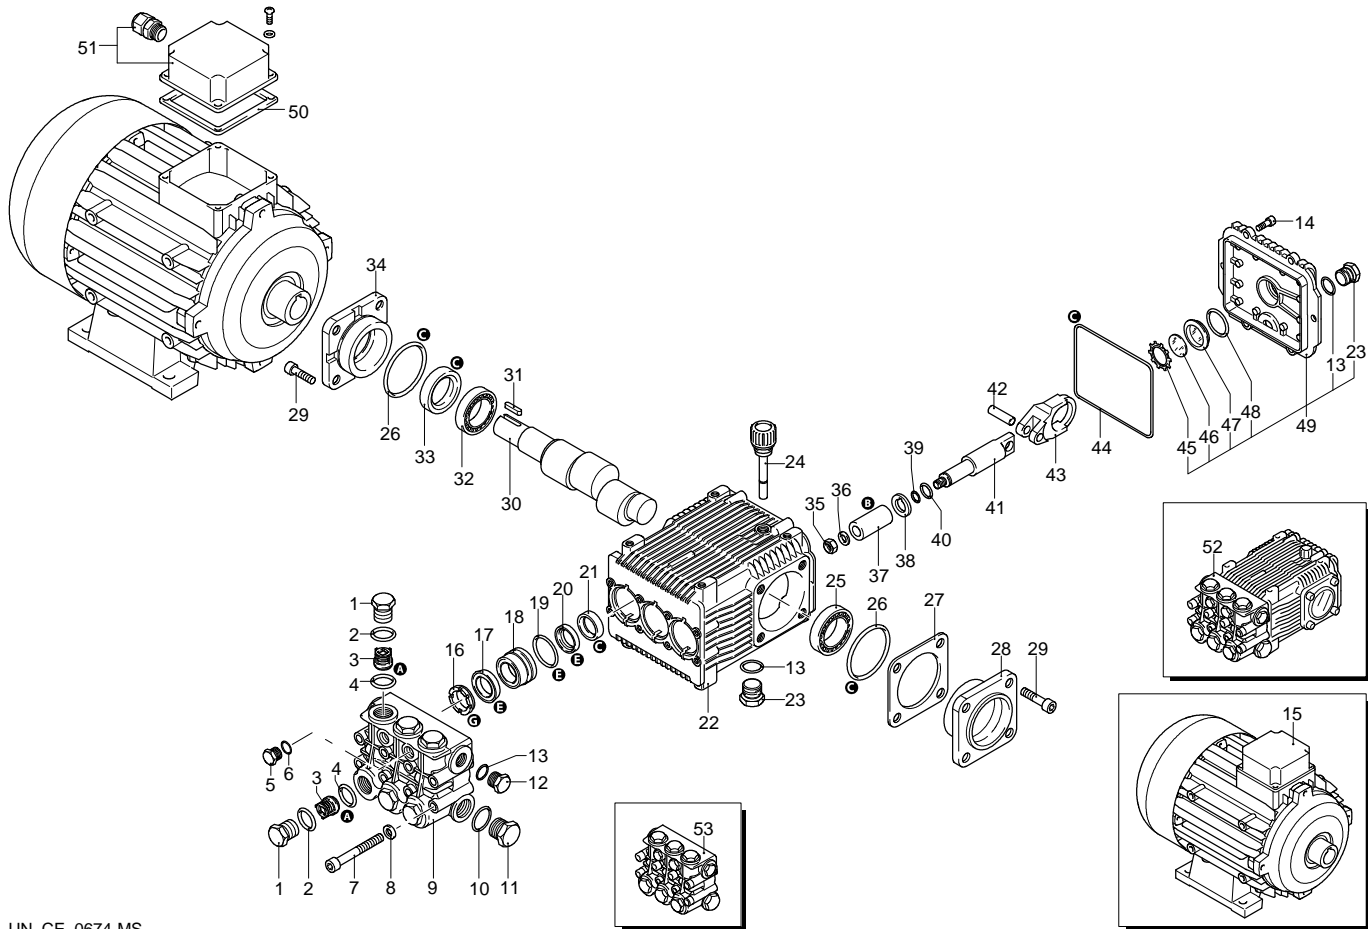

Model 7870

Version:

Serial number:

Code: **22912**

10/12/2013

400 V - 50 Hz - 3 ~

Validity	Pos.	Code	Description	Q
	1	960090	Plug	6
	2	960160	O-ring	6
	3	1389051	Complete valve	6
	4	880830	O-ring	6
	5	880581	Plug	2
	6	820510	O-ring	2
	7	820150	Screw	8
	8	1381850	Washer	8
	9	1381071	Head	1
	10	180101	O-ring	1
	11	820361	Plug	1
	12	1980740	Plug	1
	13	740290	O-ring	3
	14	1343510	Screw	6
	15	44275	Motor	1
	16	960110	Ring	3
	17	1382740	Water seal	3
	18	1380090	Piston guide	3
	19	961240	O-ring	3
	20	880330	Water seal	3
	21	1383130	Ring	3
	22	1382770	Pump body	1
	23	1980740	Plug	2
	24	880130	Plug	1
	25	2280340	Bearing	1
	26	640030	O-ring	2
	27	1380120	Shim 0.10 mm	1
	27	1380130	Shim 0.20 mm	1
	27	1380530	Shim 0.25 mm	1
	27	1382810	Shim 0.05 mm	1
	28	1380050	Support	1
	29	850370	Screw	8
	30	2280060	Shaft	1
	31	1380520	Key	1
	32	1383140	Bearing	1
	33	180340	Ring	1
	34	1380040	Support	1
	35	962010	Nut	3
	36	962000	Washer	3
	37	1380940	Piston	3
	38	1380950	Plate	3
	39	600180	O-ring	1
	40	1080401	Ring	3
	41	1380920	Piston	3
	42	1380060	Pin	3
	43	1383050	Connecting-rod	3
	44	1780510	O-ring	1
	45	1260430	Ring	1
	46	1780690	Plate	1
	47	1260250	Level gauge	1
	48	1140450	O-ring	1
	49	1789010	Cover	1
	50	50068	Gasket	1
	51	50069	Box	1
	52	22953	Pump assembly	1
	53	1389115	Head assembly	1
	A	2864	Valve kit	1
	B	2757	Piston kit	1
	C	1855	Oil seal kit	1
	E	1857	Water seal kit	1
	G	1829	Support ring kit	1