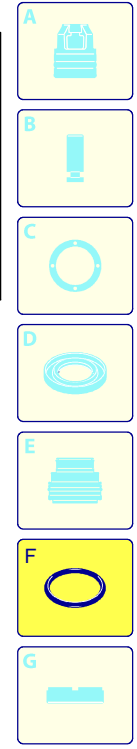

Model 7870

Version:

Serial number:

Code: **22912**

10/12/2013

Validity	Pos.	Code	Description	Q
	1	1560580	Plug	1
	2	540290	Screw	1
	3	1660210	Nut	1
	4	1560400	Knob	1
	5	1080070	Pin	1
	6	1560420	Screw	1
	7	1560410	Guide	1
	8	1560440	Wobble plate	1
	9	1560350	Spring	1
	10	1080610	Wobble plate	1
	11	1080660	Pin	1
	12	1080540	Piston	1
	13	391000	O-ring	1
	14	1080640	Ring	1
	15	1560150	O-ring	1
	16	1560100	Shutter	1
	17	1560140	Spring	1
	18	180101	O-ring	1
	19	1540272	Screw	1
	21	1560010	Valve body	1
	22	1080550	Ring	2
	23	480480	O-ring	2
	24	1560280	Washer	1
	25	1560320	Piston	1
	26	880270	O-ring	1
	27	1560051	Fitting	1
	28	390080	O-ring	2
	29	1560510	Nut	1
	30	1560530	Fitting	1
	31	1560520	Spring	1
	32	1250280	Ball	1
	33	480480	O-ring	1
	34	1560490	Hose tail	1
	35	1540020	Suction fitting	1
	36	1540120	Washer	1
	37	1540090	Fitting	1
	38	1560290	Washer	1
	39	20082	Complete valve	1
	F	2611	Gasket kit	1