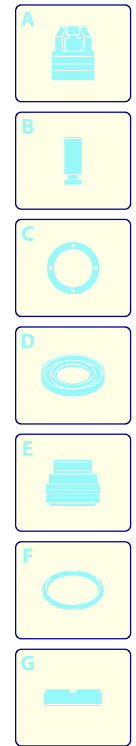

Model 7870

Version:

Serial number:

Code: **22912**

10/12/2013

Validity	Pos.	Code	Description	Q
	1	50713	Filter	1
	2	3161130	Fitting	1
	3	3161180	Fitting	1
	4	3161300	Pipe	1
	5	3161150	Fitting	1
	6	3160470	Fitting	1
	7	3161160	Fitting	1
	8	3161400	Safety valve	1
	9	3160340	Hose tail	1
	10	3161490	Nut	1
	11	3162040	Washer	1
	12	3161490	Nut	1
	13	3161340	Pipe	1
	14	3160210	Fitting	1
	15	740290	O-ring	1
	16	3161570	Pipe	1
	17	3163560	Filter	1
	18	3163810	Pipe	1
	19	3161050	Gland	1
	20	3161080	Pressure switch	1
	21	3161670	Pipe	1
	22	3163640	Fitting	1
	23	3163650	Bracket	1
	24	3161040	Pressure gauge	1
	25	3160510	Fitting	1
	26	3161090	Pressure switch	1
	27	3161010	Ring nut	1
	28	3161140	Fitting	1
	29	3162610	Fitting	1
	30	3164350	Fitting	1

UN_CE_0673-FU