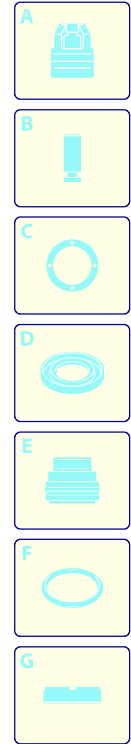

Model 7870

Version:

Serial number:

Code: **22912**

10/12/2013

Validity	Pos.	Code	Description	Q
	1	3162370	Guard	1
	2	3161100	Fitting	1
	3	3162030	Ring	1
	4	3161860	Glass	1
	5	3161230	Fitting	1
	6	3161840	Plate	1
	7	3163960	Nut	4
	8	3163940	Washer	4
	9	3161790	Cover	1
	10	3161780	Cover	1
	11	3161870	Nozzle holder	1
	12	3162830	Nozzle	1
	13	3161560	Support	1
	14	3161890	Electrode	1
	15	3161770	Cover	1
	16	3161830	Plate	1
	17	3161430	Ring	1
	18	3162040	Washer	2
	19	3161760	Resistance	1
	20	3161480	Boiler	1
	21	3161470	Boiler	1
	22	50717	Danfoss/Fida transformer	1
	23	3160820	Cable	2