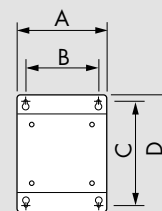

P/N	A	B	C	D
430/01	186	152	264	294
430/02	186	152	264	294
440/01	217	187	267	292
530/01	203	160	302	338
530/02	203	160	302	338
540/01	300	220	300	340
540/02	300	220	300	340

<b>Art. 560/01</b>	Galvanized steel fixed bracket suitable for hose reels Series 560
<b>Art. 560/02</b>	Stainless steel AISI 304 fixed bracket suitable for hose reels Series 560

P/N	A	B	C	D	E
430/05	162	208	118	165	94
430/06	162	208	118	165	94
440/05	162	208	118	165	94
530/05	162	208	118	165	94
530/06	162	208	118	165	94

<b>Art. 540/05</b>	Painted steel swivelling bracket in steel suitable for hose reels Series 540
<b>Art. 540/06</b>	Stainless steel AISI 304 swivelling bracket suitable for hose reels Series 540