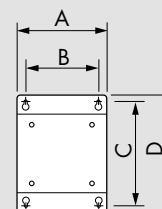

P/N	A	B	C	D
430/01	186	152	264	294
430/02	186	152	264	294
440/01	217	187	267	292
530/01	203	160	302	338
530/02	203	160	302	338
540/01	300	220	300	340
540/02	300	220	300	340

<b>Art. 560/01</b>	Galvanized steel fixed bracket suitable for hose reels Series 560
<b>Art. 560/02</b>	Stainless steel AISI 304 fixed bracket suitable for hose reels Series 560

P/N	A	B	C	D	E
430/05	162	208	118	165	94
430/06	162	208	118	165	94
440/05	162	208	118	165	94
530/05	162	208	118	165	94
530/06	162	208	118	165	94

<b>Art. 540/05</b>	Painted steel swivelling bracket in steel suitable for hose reels Series 540
<b>Art. 540/06</b>	Stainless steel AISI 304 swivelling bracket suitable for hose reels Series 540