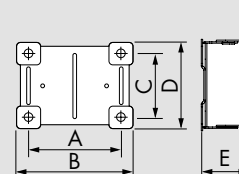

P/N	A	B	C	D
560/01	488	399	313	347
560/02	488	399	313	347

<b>Art. 430/05</b>	Painted steel swivelling bracket suitable for hose reels Series 270 - 300 - 350 - 430 436 - 4436 ABS - 4430 ABS
<b>Art. 430/06</b>	Stainless steel AISI 304 swivelling bracket suitable for hose reels Series 270 - 300 - 350 430 - 4430 ABS
<b>Art. 440/05</b>	Painted steel swivelling bracket in steel suitable for hose reels Series 440 - 4440 ABS
<b>Art. 530/05</b>	Painted steel swivelling bracket in steel suitable for hose reels Series 530
<b>Art. 530/06</b>	Stainless steel AISI 304 swivelling bracket suitable for hose reels Series 530 - 537

P/N	A	B	C	D	E
430/05	162	208	118	165	94
430/06	162	208	118	165	94
440/05	162	208	118	165	94
530/05	162	208	118	165	94
530/06	162	208	118	165	94

<b>Art. 540/05</b>	Painted steel swivelling bracket in steel suitable for hose reels Series 540
<b>Art. 540/06</b>	Stainless steel AISI 304 swivelling bracket suitable for hose reels Series 540