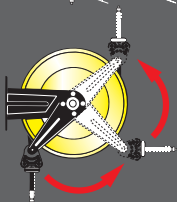

S. 300

THE HOSE REELS ARE EQUIPPED WITH A UNIVERSAL HOSE STOP; THOSE WITH HOSE ARE PROVIDED WITH A 0,6 m INLET CONNECTION HOSE.

- The template supplied, facilitates drilling of the holes and therefore hose reel fixing.

- The quick coupling support (see page 82) that facilitates installation in battery is available on request.

- The quick coupling adjustable support (see page 82) that enables 40° rotation to the right or left of the hose reel is available on request.

- The adjustable arms can be easily repositioned according to needs (see page 77).

	Article	Relative capacity	Delivery hose	∅ Hose	Inlet connection	Outlet connection
Series 300	300/50	1200 g/min	without hose	/	F 3/8"G	F 3/8"G
	300/51	650 g/min	12m (935/12)	1/4"	F 3/8"G	M 1/4"G
		N° 1 packing m³ 0,045		from kg 8 to 13		