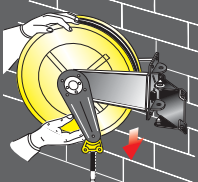

S. 300

THE HOSE REELS ARE EQUIPPED WITH A UNIVERSAL HOSE STOP; THOSE WITH HOSE ARE PROVIDED WITH A 0,6 m INLET CONNECTION HOSE.

- The template supplied, facilitates drilling of the holes and therefore hose reel fixing.

- The quick coupling support (see page 82) that facilitates installation in battery is available on request.

- The quick coupling adjustable support (see page 82) that enables 40° rotation to the right or left of the hose reel is available on request.

- The adjustable arms can be easily repositioned according to needs (see page 77).

	Article	Relative capacity	Delivery hose	∅ Hose	Inlet connection	Outlet connection
Series 300	300/50	1200 g/min	without hose	/	F 3/8"G	F 3/8"G
	300/51	650 g/min	12m (935/12)	1/4"	F 3/8"G	M 1/4"G
		N° 1 packing m³ 0,045		from kg 8 to 13		