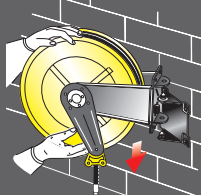

S. 270

THE HOSE REELS ARE EQUIPPED WITH A UNIVERSAL HOSE STOP; THOSE WITH HOSE ARE PROVIDED WITH A 1,5 m INLET CONNECTION HOSE.

- The template supplied, facilitates drilling of the holes and therefore hose reel fixing.

- The quick coupling support (see page 82) that facilitates installation in battery is available on request.

- The quick coupling adjustable support (see page 82) that enables 40° rotation to the right or left of the hose reel is available on request.

- The adjustable arms can be easily repositioned according to needs (see page 77).

	Article	Capacity l/min Air-Water	Delivery hose	∅ Hose	Inlet connection	Outlet connection
Series 270	268/10	800 - 35	without hose	/	M 3/8"G	F 3/8"G
	268/12	690 - 30	13m (921/13)	10x14,5	M 3/8"G	M 3/8"G
	268/13	320 - 18	15m (911/15)	8x12	M 3/8"G	M 1/4"G
	268/14	280 - 10	10m (901/10)	6x10	M 3/8"G	M 1/4"G
	268/15	250 - 8	15m (901/15)	6x10	M 3/8"G	M 1/4"G