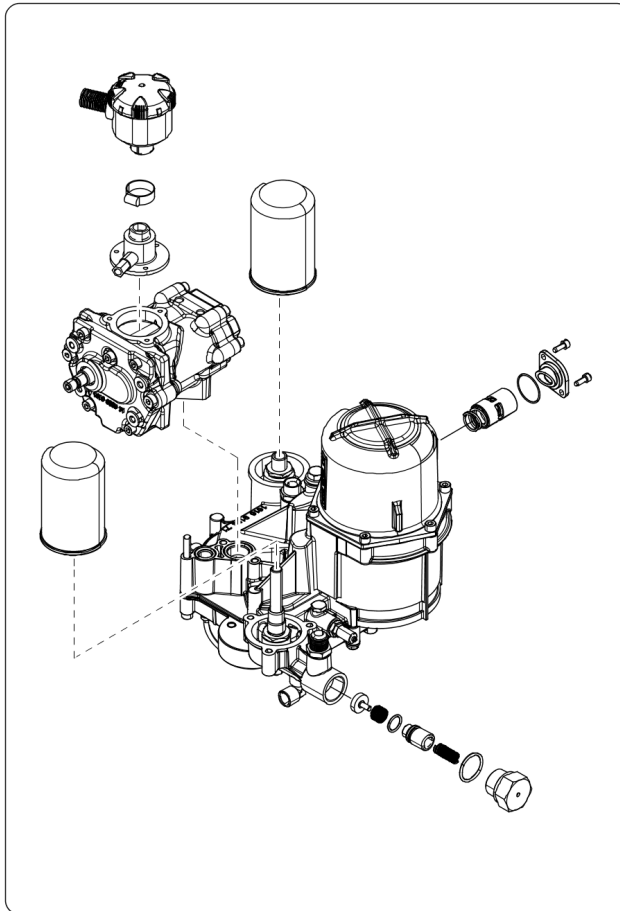

Screw Compressors

Parts List
LS 6 270 D 8 400/50 CE

FIAC

Screw Compressors

LS 6 270 D 8 400/50 CE

Parts List

Edition:1

- Copyright,
Any unauthorized use or copying of the contents or any part thereof is prohibited. This applies in particular to trademarks, model denominations, part numbers and drawings.
- Use only authorized parts. Any damage or malfunction caused by the use of unauthorized parts is not covered by Warranty or Product Liability.

Canopy

1127150160_00 Canopy 5-1

Item	Part No.	Name	Qty	Uom
301	2901370003	Kit A 2000H/1Y maintenance	1	EA
302A	2901370004	Kit B 4-6HP, 4000H/2Y maintenance	1	EA
302B	2901370010	Kit B 8-10HP, 4000H/2Y maintenance	1	EA
304	2901370011	Kit C 6000H/3Y maintenance	1	EA

Item	Part No.	Name	Qty	Uom
043	2236116897	Fan cover	1	EA
046	2236116895	Fan	1	EA
100	1127090003	Plug	2	EA
101	1127360454	Antivibration pad	1	EA
102	1127360402	Damper	1	EA
103	1127360040	Damper foot	4	EA
105	1127360440	Damper foot	2	EA
106	6210720200	Ball valve	1	EA
107	6210717800	Drain tap	1	EA
109	1127110103	Pressure guage	1	EA
110	1127190209	Safety valve	1	EA
116	1127090008	Plug hexagon	1	EA
123	1126000026	Tee fitting	1	EA
124	1127080001	Elbow fitting	1	EA
125	1127400993	Pulley	1	EA
126	1127370093	Belt	2	EA
127	1127230001	Rilsan tube	AR	EA
129	1127080270	Pipe tee fitting	1	EA
131	1127250002	Pressure switch	1	EA
135	1127380813	Motor	1	EA
142	1127510162	Beltguard	1	EA
144	1127510150	Belt guard support	1	EA
156	1127510189	Instrument support	1	EA
157	1125160493	Support	2	EA
180	1124050440	Pressure switch kit	1	EA
350	2204220443	Pulley	1	EA
413	1127080131	Nipple	2	EA
414	1091631933	Cooler	1	EA
415	1127230991	Pipe	1	EA
416	1127231064	Pipe	1	EA
417	1127080126	Nipple	2	EA