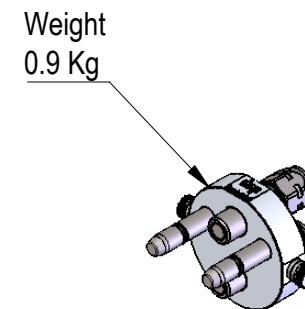

PSF2.2CBG.3
Mobile Part (Male Couplings)
Connectable Under Pressure

WORKING PRESSURE = 25MPa (3626 PSI)

Property of
D.N.P. Industriale Srl

WEIGHT
Kg. 3395.474

SCALE
1:5
FORMAT
A4

DRAW
Fontana
CONTROL
Tosoni

DATE
20-01-2020
DATE
20-01-2020

DENOMINATION

MULTICOUPLINGS PSF2 - N°2 ISO10
- 3/8" BSP

CODE

PSF2.2CBG.2_3