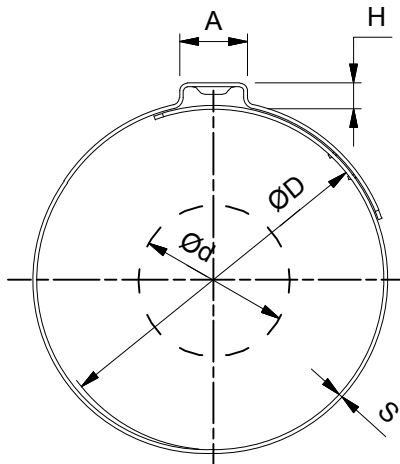

# MPC TYPE "UC"

Iso view

Front view

Side view

Top delivery view

Delivery status

## SIZES

Clamping range (MIN)	Clamping range (MAX)	Band width	Band Thickness	Ear hight	Ear	Pitch	Flat length
d	D	B	S	H	A	E	L
20	45	7	0,5	3	8	4	186
43	100	7	0,5	3	11	5	366
45	112	7	0,5	3	11	5	402