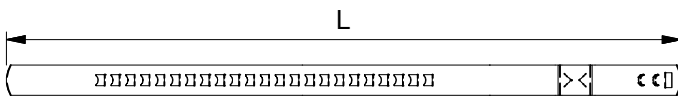

# MPC TYPE "UC"

Iso view

Front view

Side view

Top delivery view

Delivery status

## SIZES

Clamping range (MIN)	Clamping range (MAX)	Band width	Band Thickness	Ear hight	Ear	Pitch	Flat length
d	D	B	S	H	A	E	L
20	45	7	0,5	3	8	4	186
43	100	7	0,5	3	11	5	366
45	112	7	0,5	3	11	5	402