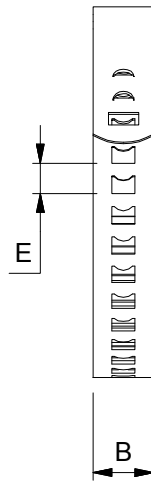

# MPC TYPE "UC"

Iso view

Front view

Side view

Top delivery view

Delivery status

## SIZES

Clamping range (MIN)	Clamping range (MAX)	Band width	Band Thickness	Ear hight	Ear	Pitch	Flat length
d	D	B	S	H	A	E	L
20	45	7	0,5	3	8	4	186
43	100	7	0,5	3	11	5	366
45	112	7	0,5	3	11	5	402