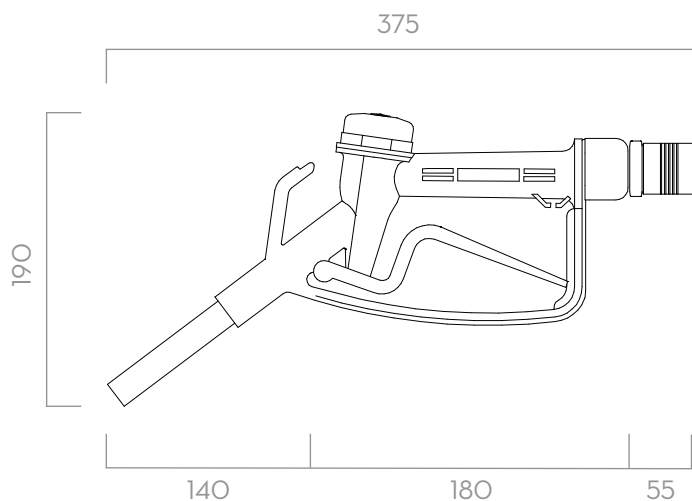

## DETAILS

STAINLESS STEEL SPOUT

LEVER LOCK

## DIMENSIONS

Dimensions expressed in millimeters