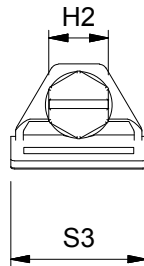

# MPC TYPE "EB"

Endless band

SIZES

Clamping range	Band width	Band Thickness	Housing	Wormdrive	Screw	Tightening Torque	Breaking Torque:
D	B1	S1	H1	H2	S3	AD	PD
>40	8	0,6	10 till 13	6	12	<= 1 Nm	2,5 Nm
>50	14	0,75	12 till 16	8	17	<= 1 Nm	5 Nm