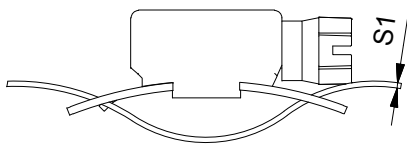

# MPC TYPE "EB"

Endless band

SIZES

Clamping range	Band width	Band Thickness	Housing	Wormdrive	Screw	Tightening Torque	Breaking Torque:
D	B1	S1	H1	H2	S3	AD	PD
>40	8	0,6	10 till 13	6	12	<= 1 Nm	2,5 Nm
>50	14	0,75	12 till 16	8	17	<= 1 Nm	5 Nm