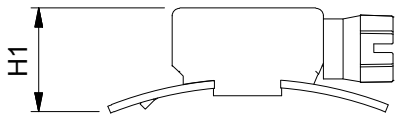

# MPC TYPE "EB"

Endless band

SIZES

Clamping range	Band width	Band Thickness	Housing	Wormdrive	Screw	Tightening Torque	Breaking Torque:
D	B1	S1	H1	H2	S3	AD	PD
>40	8	0,6	10 till 13	6	12	<= 1 Nm	2,5 Nm
>50	14	0,75	12 till 16	8	17	<= 1 Nm	5 Nm