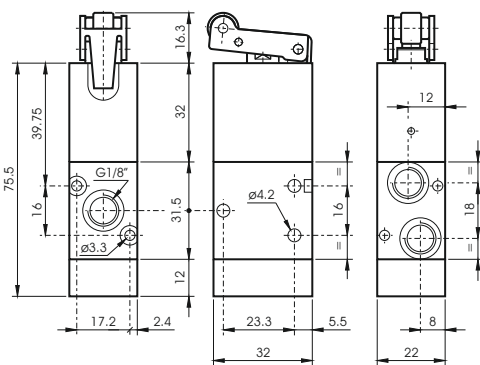

CODE: VM4010115201

1/8 - 3/2 NC roller lever monostable
1/8 - 3/2 NF levier a galet monostable
1/8 - 3/2 NC leva rullo monostabile

CODE: VM4012033201

1/8 - 5/2 roller lever monostable
1/8 - 5/2 levier a galet monostable
1/8 - 5/2 leva rullo monostabile

CODE: VM4010035201

1/8 - 3/2 NC servo-piloted roller lever monostable
1/8 - 3/2 NF levier a galet a impulsion monostable
1/8 - 3/2 NC leva rullo servopilotato monostabile

CODE: VM4012183201

1/8 - 5/2 servo-piloted roller lever monostable
1/8 - 5/2 levier a galet a impulsion monostable
1/8 - 5/2 roller lever servopilotato monostabile