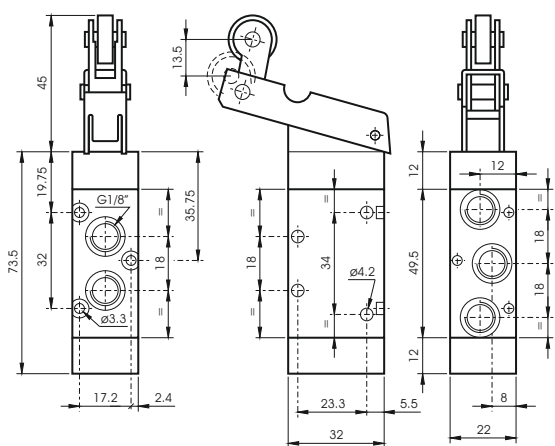

CODE: VM4010115201

1/8 - 3/2 NC roller lever monostable
1/8 - 3/2 NF levier a galet monostable
1/8 - 3/2 NC leva rullo monostabile

CODE: VM4012033201

1/8 - 5/2 roller lever monostable
1/8 - 5/2 levier a galet monostable
1/8 - 5/2 leva rullo monostabile

CODE: VM4010035201

1/8 - 3/2 NC servo-piloted roller lever monostable
1/8 - 3/2 NF levier a galet a impulsion monostable
1/8 - 3/2 NC leva rullo servopilotato monostabile

CODE: VM4012183201

1/8 - 5/2 servo-piloted roller lever monostable
1/8 - 5/2 levier a galet a impulsion monostable
1/8 - 5/2 roller lever servopilotato monostabile

CODE: VM4010185201

1/8 - 3/2 NC uni-directional lever monostable
1/8 - 3/2 NF levier a galet escamotable monostable
1/8 - 3/2 NC leva unidirezionale monostabile

CODE: VM4012043201

1/8 - 5/2 uni-directional lever monostable
1/8 - 5/2 levier a galet escamotable monostable
1/8 - 5/2 leva unidirezionale monostabile