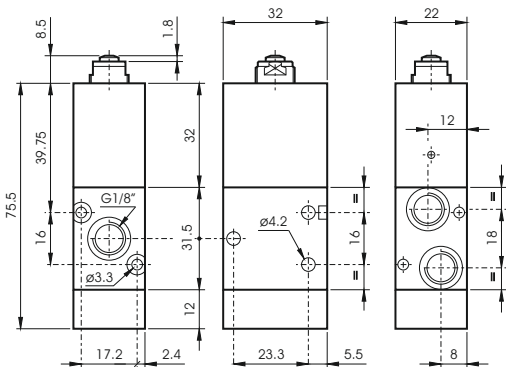

1/8 - 3/2 NC servopiloted tappet monostable
1/8 - 3/2 NF commande a impulsion monostable
1/8 - 3/2 NC puntale servopilotato monostabile

CODE: VM4012113201