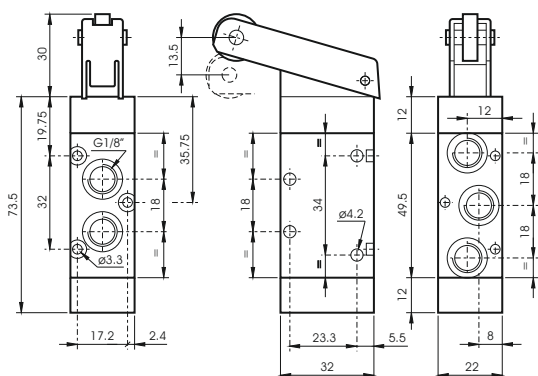

1/8 - 3/2 NC tappet monostable
1/8 - 3/2 NF impulsion monostable
1/8 - 3/2 NC puntale monostabile

CODE: VM4012013201

1/8 - 5/2 tappet monostable
1/8 - 5/2 impulsion monostable
1/8 - 5/2 puntale monostabile

CODE: VM4010015201

1/8 - 3/2 NC servopiloted tappet monostable
1/8 - 3/2 NF commande a impulsion monostable
1/8 - 3/2 NC puntale servopilotato monostabile

CODE: VM4012113201

1/8 - 5/2 servo-piloted tappet monostable
1/8 - 5/2 commande par impulsion monostable
1/8 - 5/2 puntale servopilotato monostabile

CODE: VM4010115201

1/8 - 3/2 NC roller lever monostable
1/8 - 3/2 NF levier a galet monostable
1/8 - 3/2 NC leva rullo monostabile

CODE: VM4012033201

1/8 - 5/2 roller lever monostable
1/8 - 5/2 levier a galet monostable
1/8 - 5/2 leva rullo monostabile