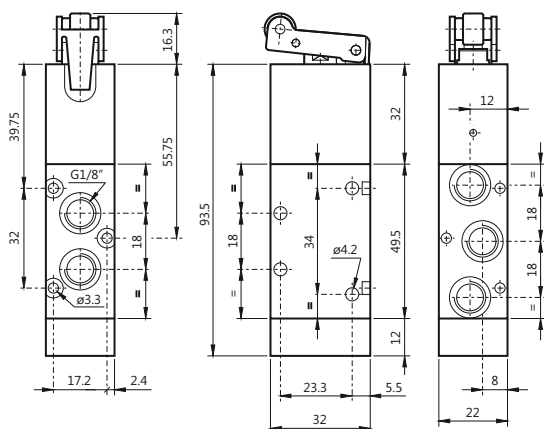

CODE: VM4010115201

1/8 - 3/2 NC roller lever monostable
1/8 - 3/2 NF levier a galet monostable
1/8 - 3/2 NC leva rullo monostabile

CODE: VM4012033201

1/8 - 5/2 roller lever monostable
1/8 - 5/2 levier a galet monostable
1/8 - 5/2 leva rullo monostabile

CODE: VM4010035201

1/8 - 3/2 NC servo-piloted roller lever monostable
1/8 - 3/2 NF levier a galet a impulsion monostable
1/8 - 3/2 NC leva rullo servopilotato monostabile

CODE: VM4012183201

1/8 - 5/2 servo-piloted roller lever monostable
1/8 - 5/2 levier a galet a impulsion monostable
1/8 - 5/2 roller lever servopilotato monostabile