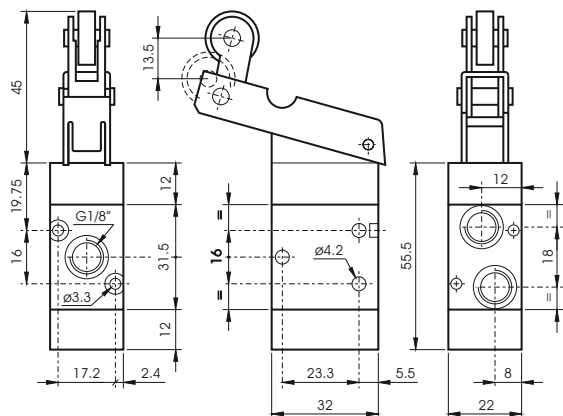

CODE: VM4010115201

1/8 - 3/2 NC roller lever monostable
1/8 - 3/2 NF levier a galet monostable
1/8 - 3/2 NC leva rullo monostabile

CODE: VM4012033201

1/8 - 5/2 roller lever monostable
1/8 - 5/2 levier a galet monostable
1/8 - 5/2 leva rullo monostabile

CODE: VM4010035201

1/8 - 3/2 NC servo-piloted roller lever monostable
1/8 - 3/2 NF levier a galet a impulsion monostable
1/8 - 3/2 NC leva rullo servopilotato monostabile

CODE: VM4012183201

1/8 - 5/2 servo-piloted roller lever monostable
1/8 - 5/2 levier a galet a impulsion monostable
1/8 - 5/2 roller lever servopilotato monostabile

CODE: VM4010185201

1/8 - 3/2 NC uni-directional lever monostable
1/8 - 3/2 NF levier a galet escamotable monostable
1/8 - 3/2 NC leva unidirezionale monostabile

CODE: VM4012043201

1/8 - 5/2 uni-directional lever monostable
1/8 - 5/2 levier a galet escamotable monostable
1/8 - 5/2 leva unidirezionale monostabile