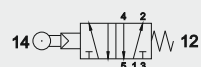

1/8 - 5/2 servo-piloted roller lever monostable
1/8 - 5/2 levier a galet a impulsion monostable
1/8 - 5/2 roller lever servopilotato monostabile

CODE: VM4010185201