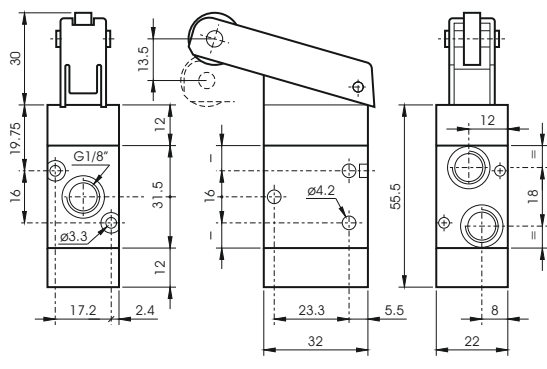

1/8 - 3/2 NC tappet monostable
1/8 - 3/2 NF impulsion monostable
1/8 - 3/2 NC puntale monostabile

CODE: VM4012013201

1/8 - 5/2 tappet monostable
1/8 - 5/2 impulsion monostable
1/8 - 5/2 puntale monostabile

CODE: VM4010015201

1/8 - 3/2 NC servopiloted tappet monostable
1/8 - 3/2 NF commande a impulsion monostable
1/8 - 3/2 NC puntale servopilotato monostabile

CODE: VM4012113201

1/8 - 5/2 servo-piloted tappet monostable
1/8 - 5/2 commande par impulsion monostable
1/8 - 5/2 puntale servopilotato monostabile

CODE: VM4010115201

1/8 - 3/2 NC roller lever monostable
1/8 - 3/2 NF levier a galet monostable
1/8 - 3/2 NC leva rullo monostabile

CODE: VM4012033201

1/8 - 5/2 roller lever monostable
1/8 - 5/2 levier a galet monostable
1/8 - 5/2 leva rullo monostabile